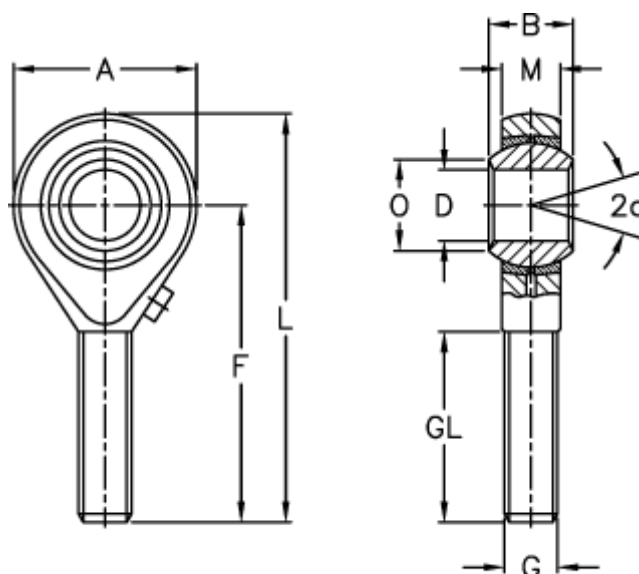

Article number: 54301006

Description: LDK Rod end POS 6L
Threaded left

Measures

A	= 18	L	= 45
a (degrees)	= 13	M	= 6.75
B	= 9	O	= 8.90
D	= 6	Static load C0 (kN)	= 9.0
Dynamic load C (kN)	= 3.2	Weight (g)	= 19
F	= 36		
g	= M6		
GL	= 22		